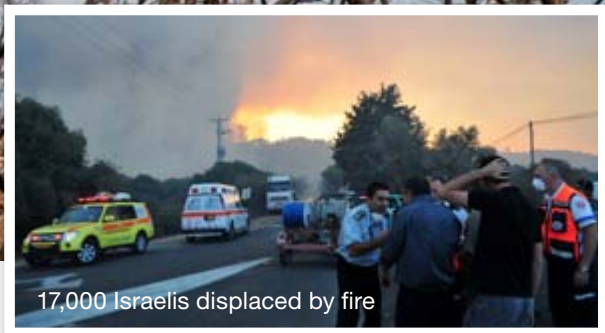

YOUR Emergency Response - YOU ~~can~~ will fullfull prophecy in Israel