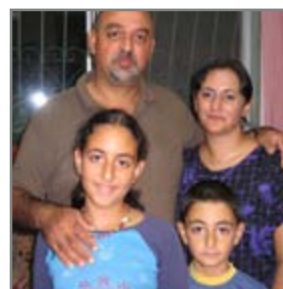

Northern Israel - Evangelist Salvator & Sana cover the North of Israel with the Gospel through Jesus film presentations in schools, markets and churches.